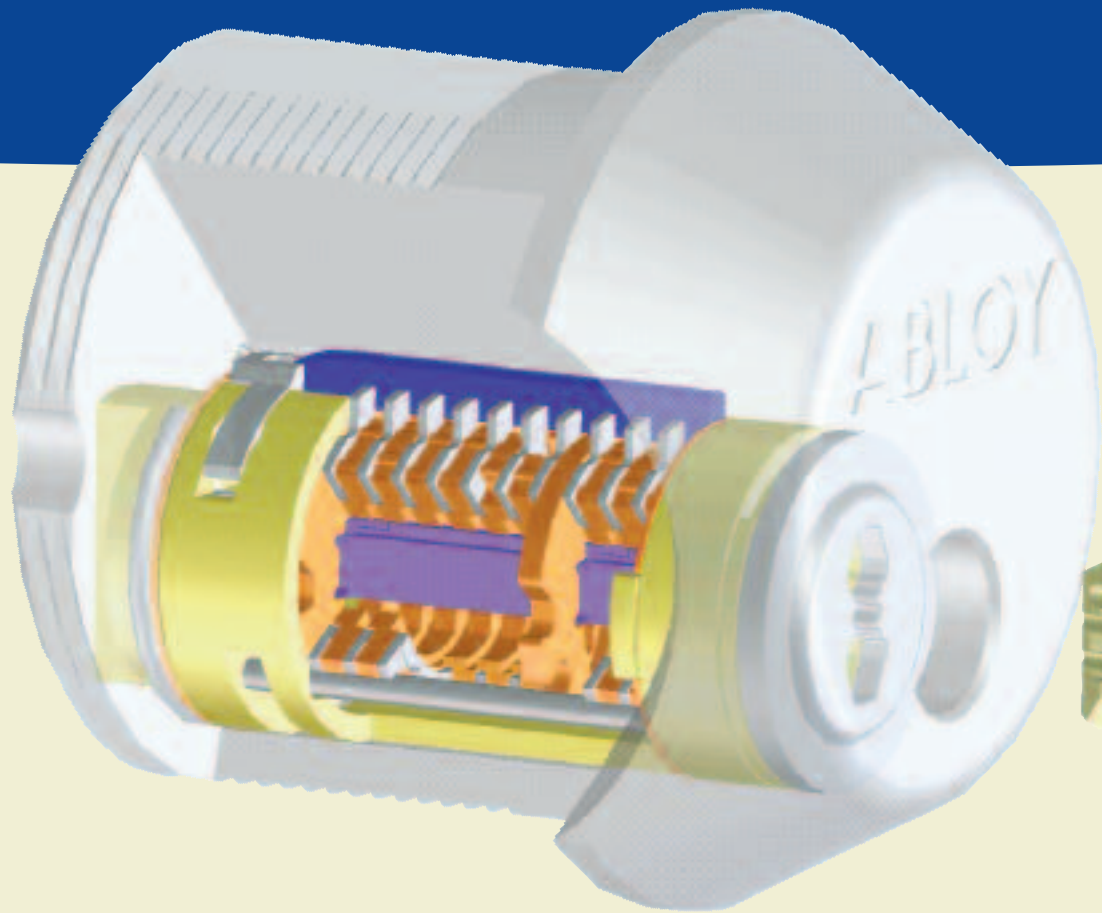

# Why You Need ABLOY® PROTEC High Security Locks

- UL437 listed
- ISO 9001 Quality
- ISO 14000 Environmental

- High security since 1907
- Hundreds of models

**SECURE** The heart of the lock is the cylinder mechanism. The Abloy Protec rotating disc cylinder is so unique that it is patent protected worldwide.

**PATENT PROTECTED** key control - keys so unique they cannot be duplicated without your registered signature.

**PICKPROOF** The disc cylinder resists all attempts at picking, manipulating or bypassing.

**STRONG** hardened steel housing resists all attempts of physical attack.

**NO SPRINGS** means there is no wearing, jamming or freezing.

**TWO BILLION** combinations guarantees that no key combination will ever be duplicated and allows for large and extensive Master Key systems.